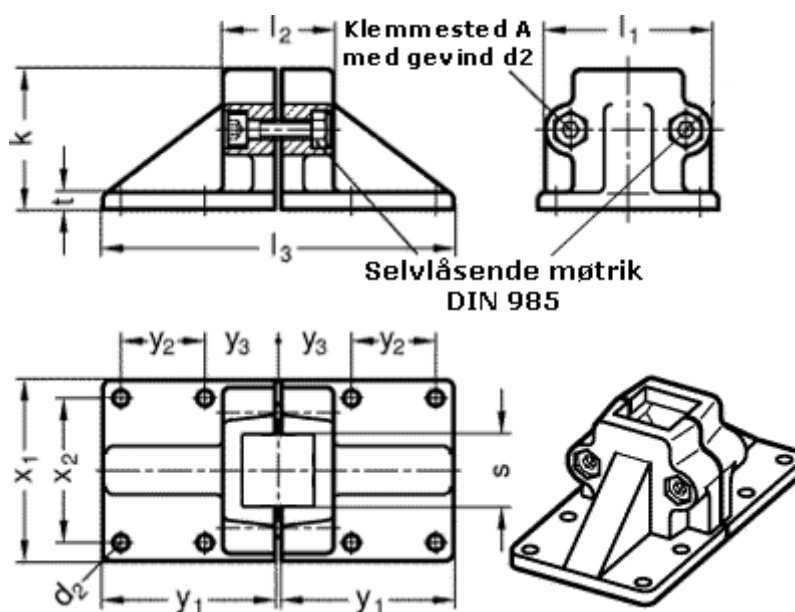

Article number: 20167V252SW

Description: Wide base clamp GN167-V25-2-SW
GN167

Measures

$d2 = 7$	$x1 = 75$
$d3 = M 8$	$x2 = 60$
$k = 58$	$y1 = 72$
$l1 = 69$	$y2 = 35$
$l2 = 46$	$y3 = 30$
$l3 = 146$	
$S = V25$	
$t = 7$	